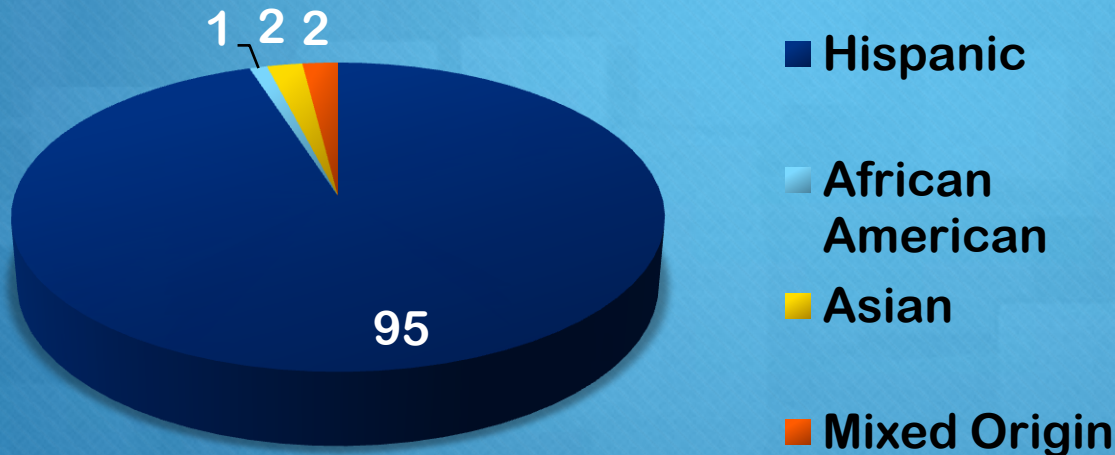

# Program History and Demographics

Camino Nuevo High School

## Gang-Populated Community:

- MS-13
- 18<sup>th</sup> Street