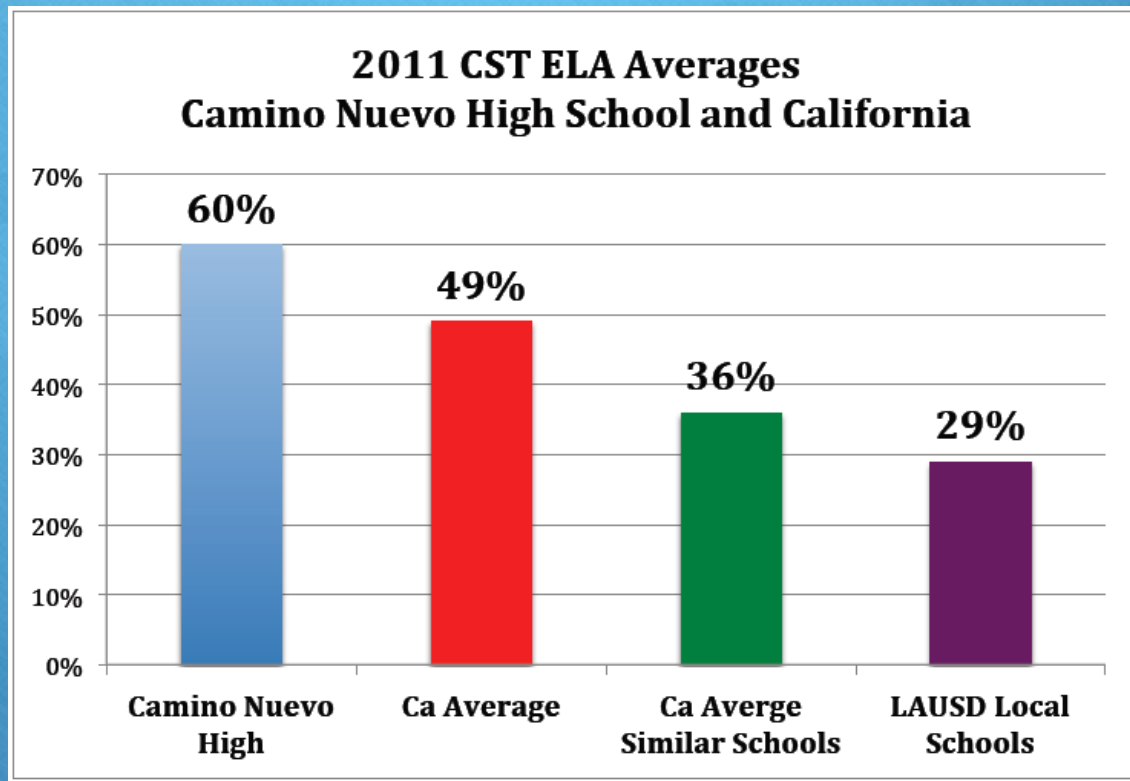

CST Averages